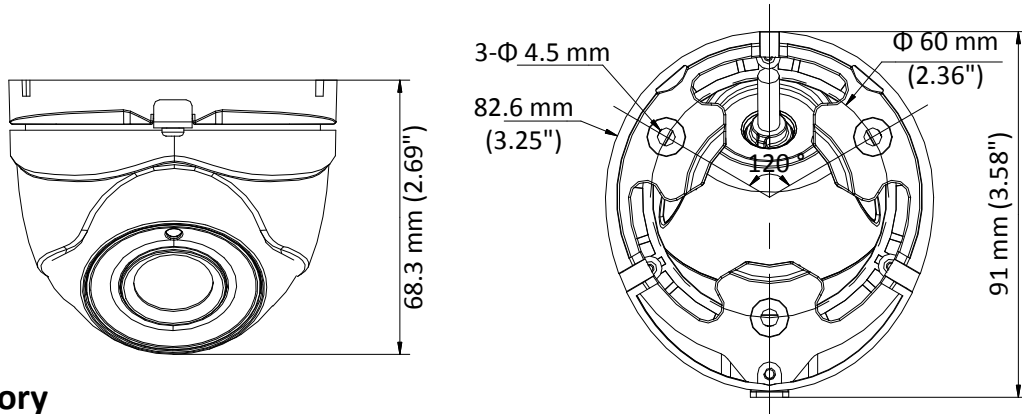

Order Models

DS-2CE56H1T-ITME

Dimension

Accessory

Distributed by